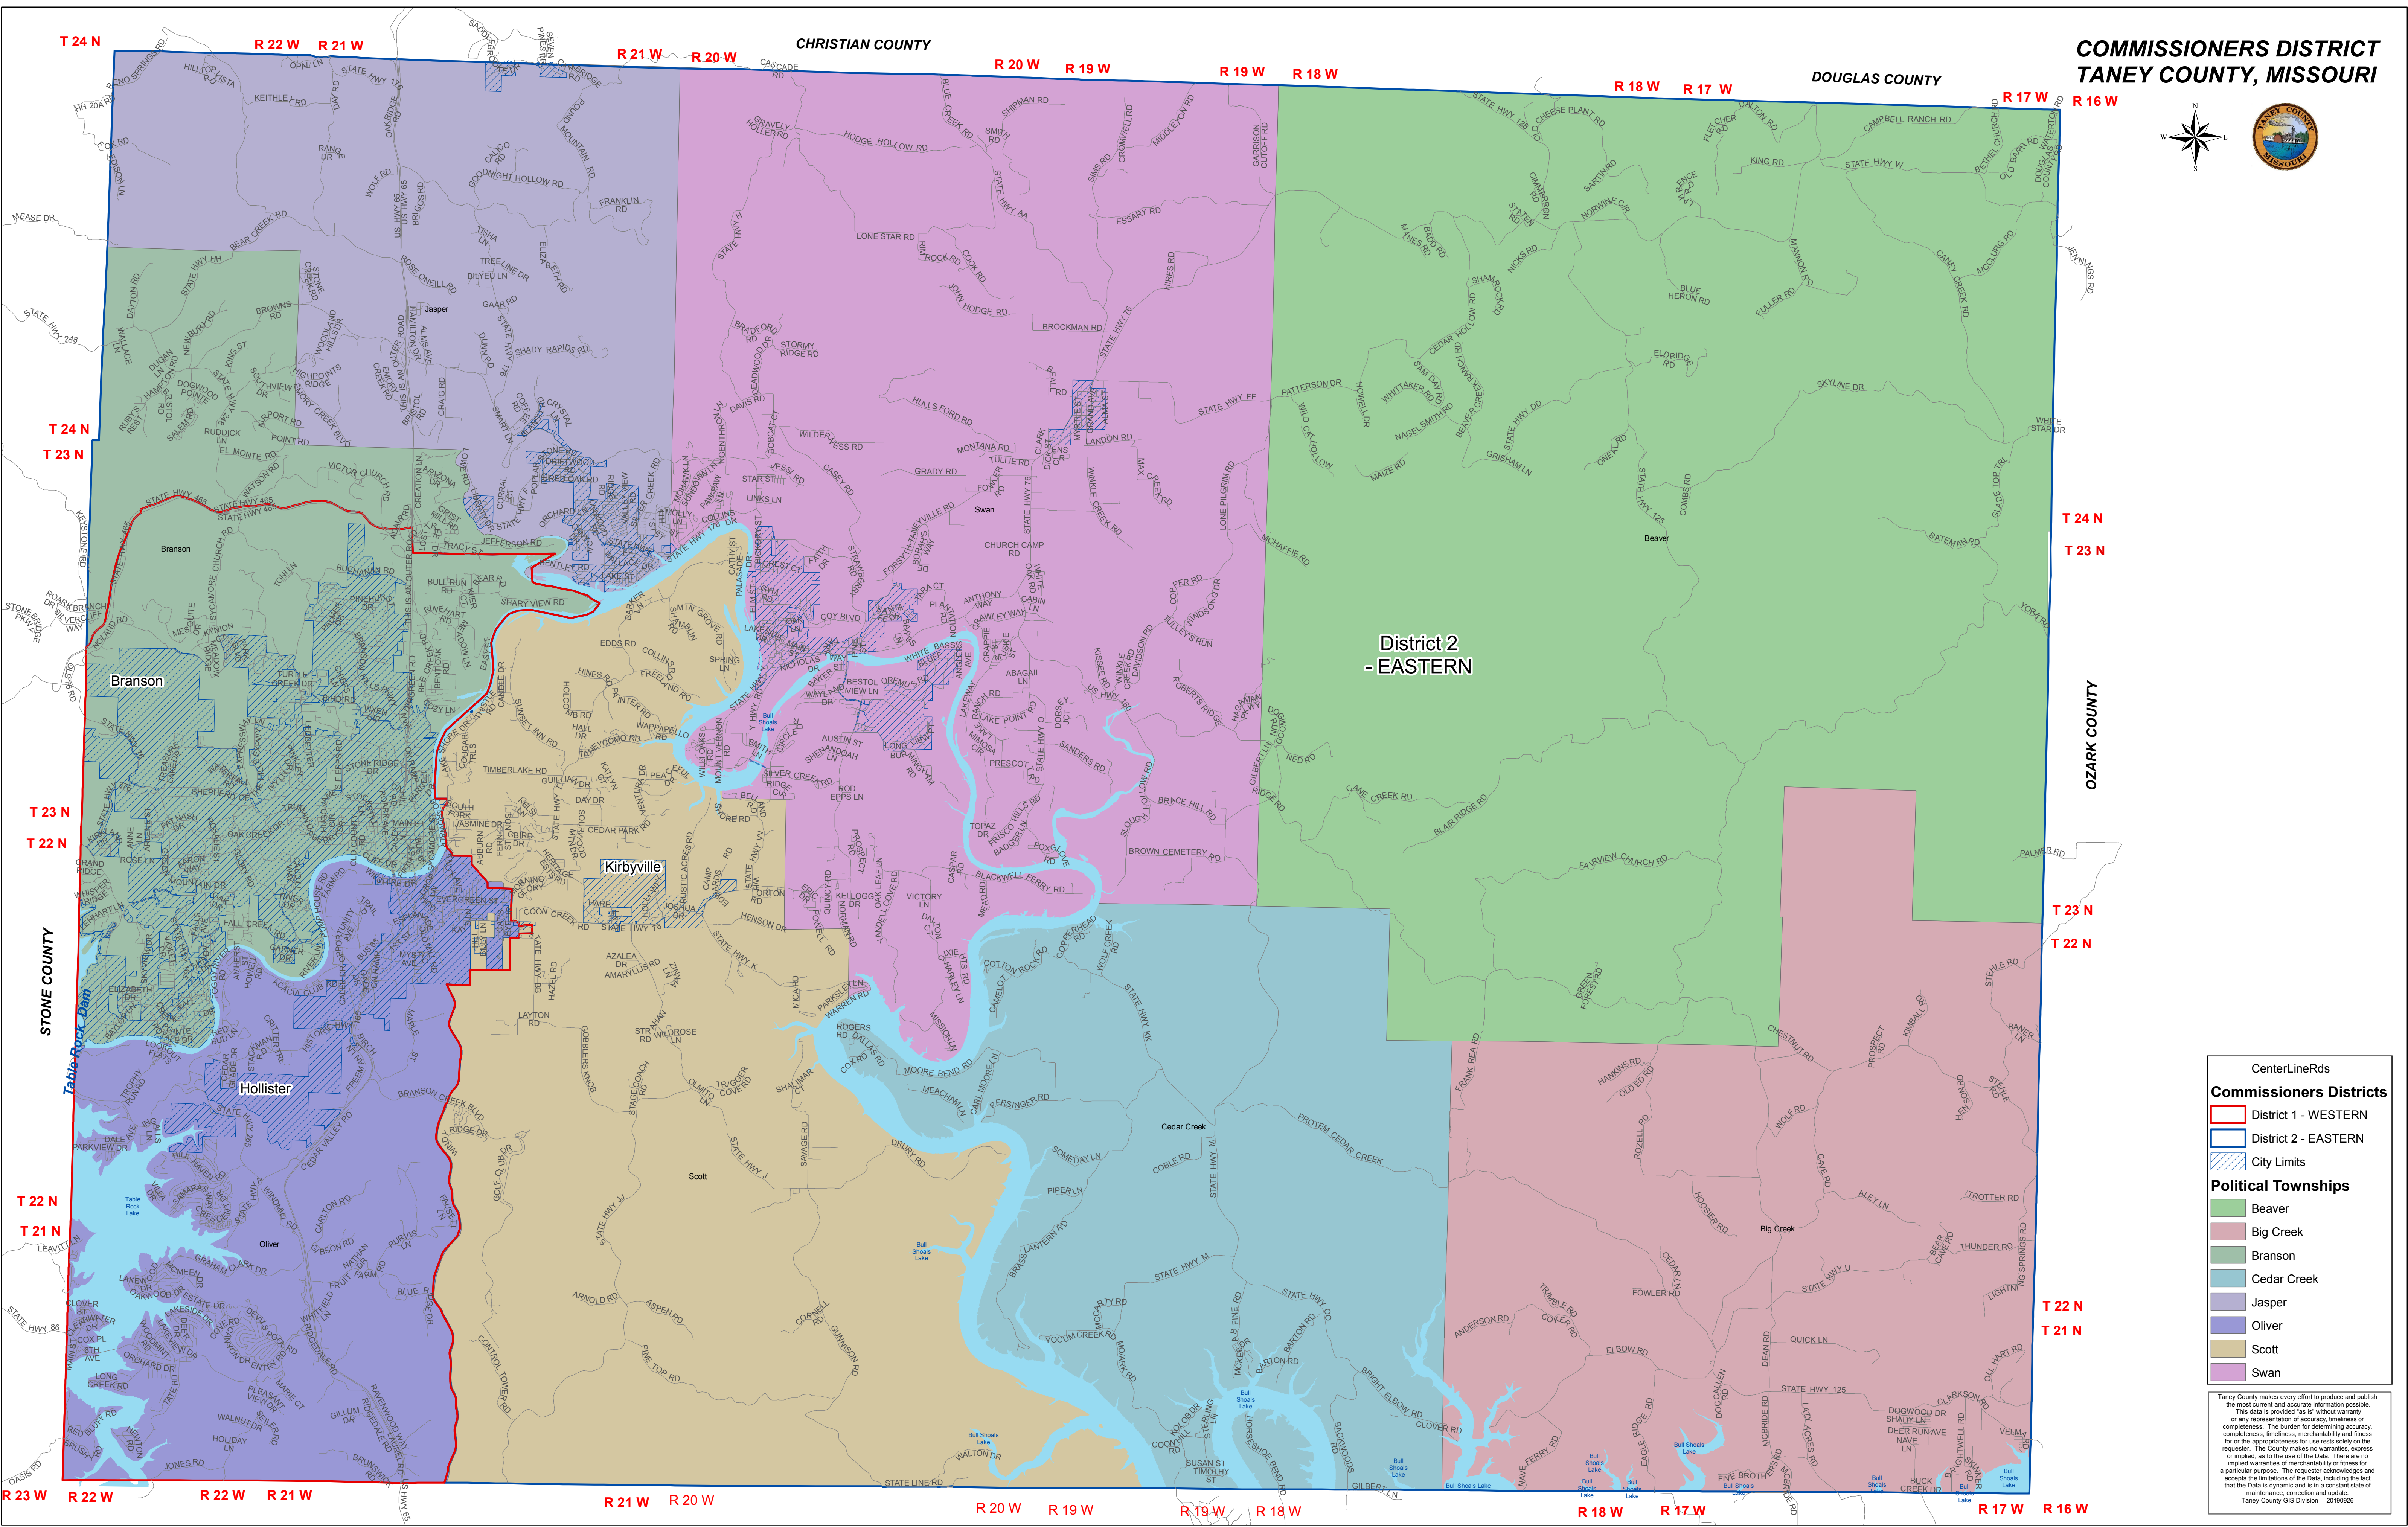

CHRISTIAN COUNTY

COMMISSIONERS DISTRICT
TANEY COUNTY, MISSOURI

District 2
- EASTERN

CenterLineRds

Commissioners Districts

- District 1 - WESTERN
- District 2 - EASTERN
- City Limits

Political Townships

- Beaver
- Big Creek
- Cedar Creek
- Jasper
- Oliver
- Scott
- Swan

Taney County makes every effort to produce and publish the most current and accurate information possible. This data is provided "as is" without warranty or representation of accuracy, completeness, timeliness, merchantability and fitness for or the appropriateness for use rests solely on the requester. The County makes no warranties, express or implied, as to the use of the Data. There are no implied warranties of merchantability or fitness for a particular purpose. The requester acknowledges and accepts the limitations of the Data, including the fact that the Data is dynamic and is in a constant state of maintenance, correction and update.

Taney County GIS Division 20190226